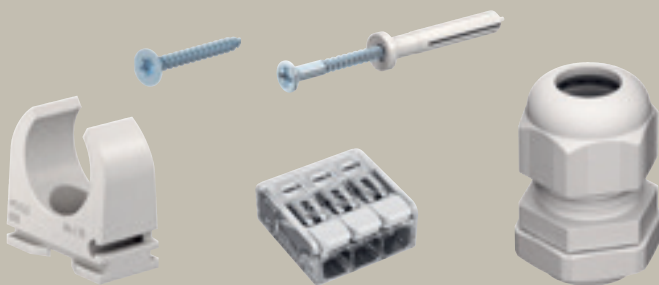

BOXX Junction boxes

The worker's choice

BOXX Junction boxes

Strong and versatile: Junction boxes for every challenge

Our new junction box range is here: High-quality, easy to install and reliable. The existing range of junction boxes from the K-series with IP55 protection class is getting some support from the BOXX junction boxes.

Due to the high IP and IK protection classes, the BOXX cable junction boxes are much more robust and can be installed not only indoors but in protected outdoor environments as well. Different sizes and shapes provide flexible wiring space possibilities. In addition, numerous other features characterise the new portfolio in Don Quichotte quality as you are used to.

**Easy cable entry due to plug-in seals
- Removable for the use of cable glands**

1

Possibility to seal

7

All from one source: Installation material from the specialist

Specialised in electrical fixings, Don Quichotte naturally supplies all the installation products that are needed for installation of these junction boxes, such as reliable fastening of the pipes and secure connection of the cables. It is not without a reason that we are The worker's choice

A quick overview of our portfolio for the reliable installation of junction boxes

- Connectors
- Cable glands
- Pipe and cable clips
- Fasteners

Peripheral seal (from size H6)

6

2

Interior mounting points for installing optional terminal strips