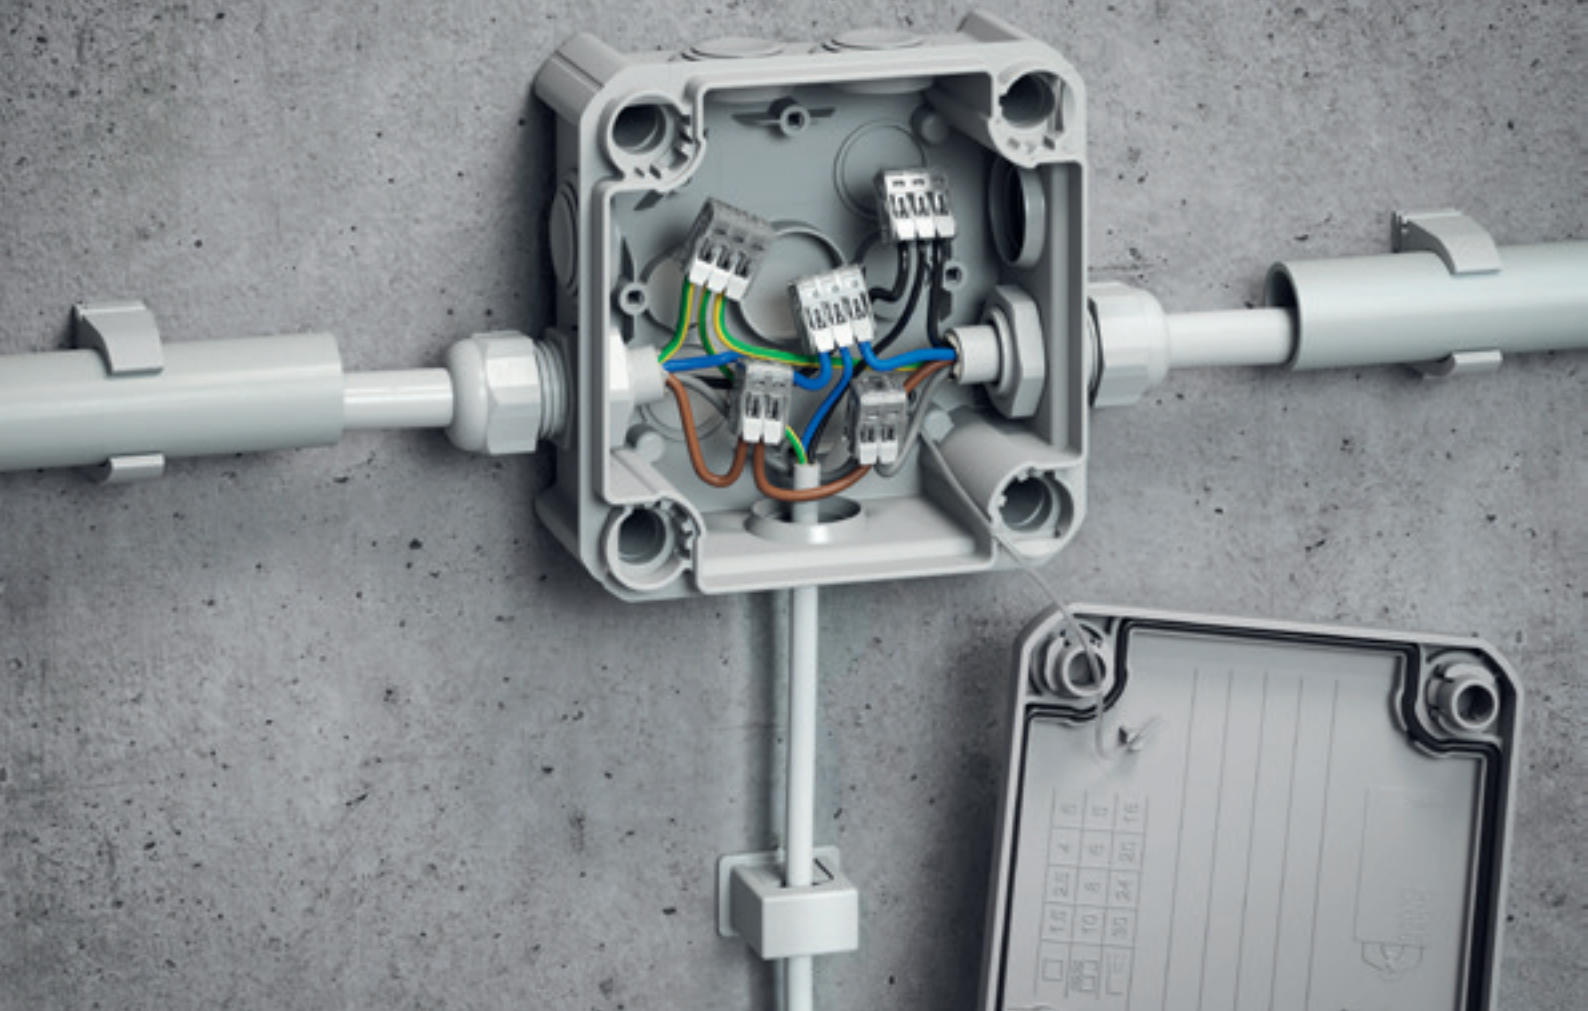

Technical data

Tested according to	EN 60670-1, EN 60670-22
Temperature range	-5 until 60 °C
Glow wire test	650 °C according to VDE 0471 / DIN 695 part 2-1
Rated insulation voltage U_i	500 V
Installation method	Wall or ceiling
Castable	Yes
Type of cable lead-through	Cuttable diaphragm or cable glands

BOXX junction box H2 (EM134)

For quick and safe installation of all current cables indoors and in protected outdoor areas.

Polypropylene

Type	Colour	Dimension	Entries	Contents PU pcs	Weight kg/PU	Shipping box PU	Item No.
EM134 H2	Light grey	Ø80x51	4 x M25	5	0,21	50	905 00 5