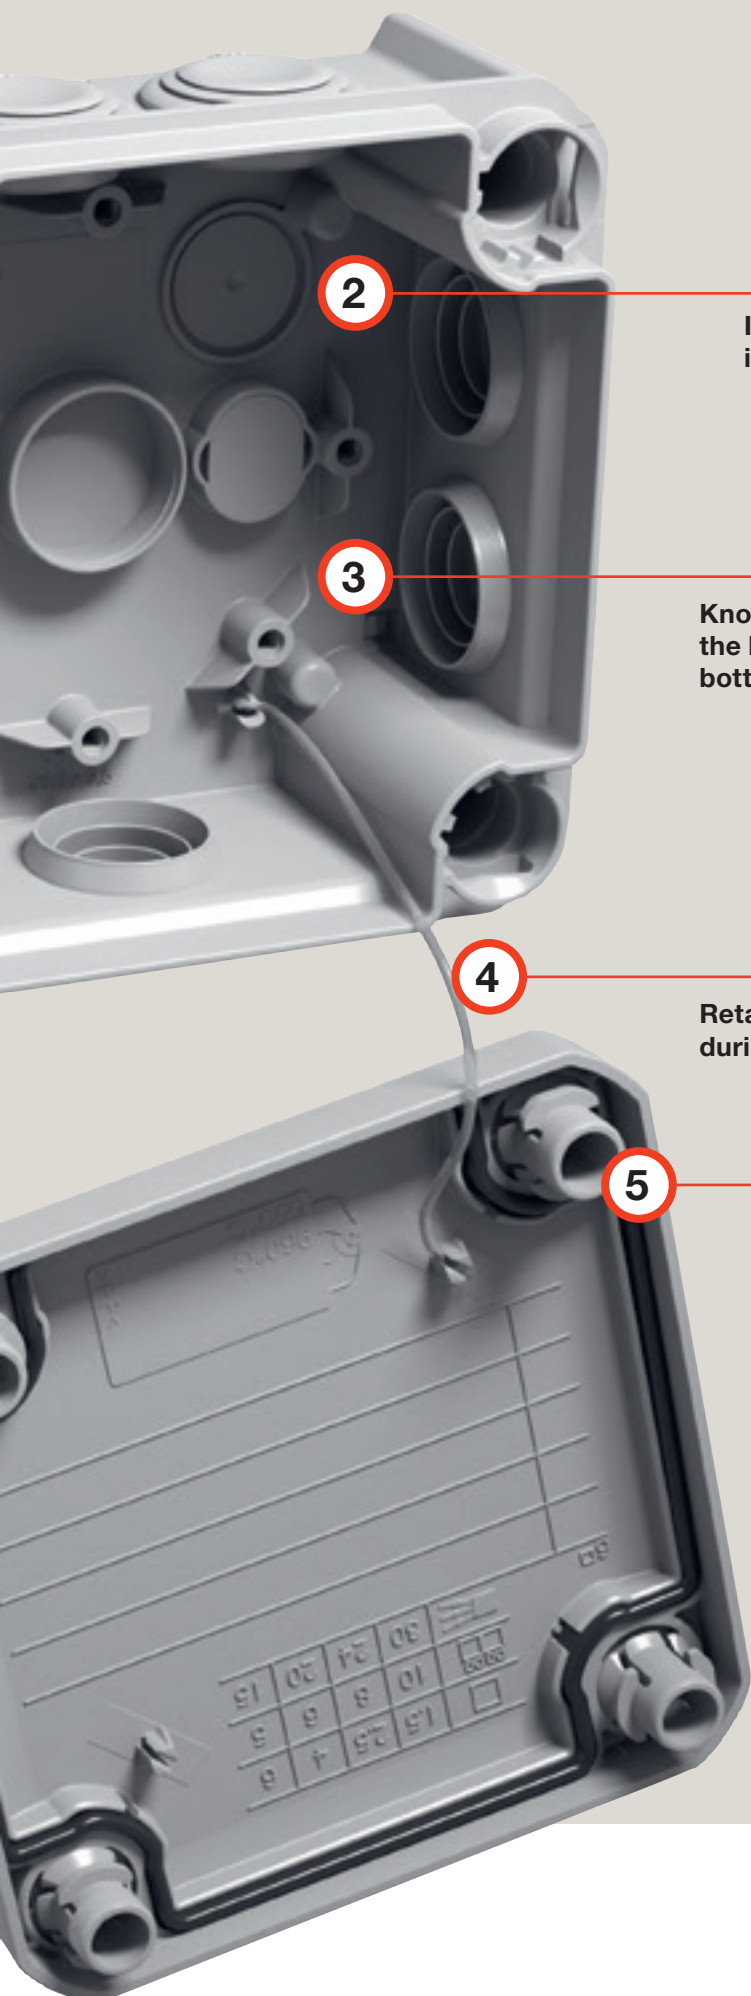

Due to the high IP and IK protection classes, the BOXX cable junction boxes are much more robust and can be installed not only indoors but in protected outdoor environments as well. Different sizes and shapes provide flexible wiring space possibilities. In addition, numerous other features characterise the new portfolio in Don Quichotte quality as you are used to.

**Easy cable entry due to plug-in seals
- Removable for the use of cable glands**

1

Possibility to seal

7

All from one source: Installation material from the specialist

Specialised in electrical fixings, Don Quichotte naturally supplies all the installation products that are needed for installation of these junction boxes, such as reliable fastening of the pipes and secure connection of the cables. It is not without a reason that we are The worker's choice

A quick overview of our portfolio for the reliable installation of junction boxes

- Connectors
- Cable glands
- Pipe and cable clips
- Fasteners

Peripheral seal (from size H6)

6

2

Interior mounting points for installing optional terminal strips

3

Knock-out holes in the base for insertion from the back & screw caps for fixing through the bottom

4

Retaining strap secures lid from falling down during installation

5

¼-turn locks for simple and quick closure of the lid (from size H6)