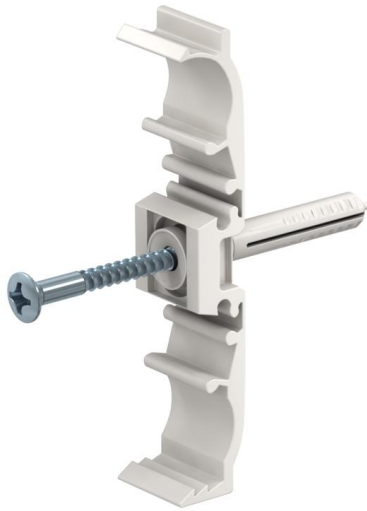

Pipe clip, nylon with dowel Ø 6 mm SCP (CP000)

Clip for simple, quick and easy fixing of copper steel and PVC pipes by using M6-dowel or Speedplug SPM-M6.

Master data

Item number	966172
Type	CP000 40-47 6x50
Description 1	Pipe clip SCP
Description 2	with nail plug Ø6mm
Brand	DQ
Dimension	42/6,0x50mm
Colour	Light grey; RAL 7035
Material	Polyamide
PU1	50
Unit of quantity	Piece
Weight	2.408 kg
Weight unit	kg/100 pc.

Technical data

Expandable	no
Number of cables/pipes	1
Fastening hole	6 mm
Drill hole	6 mm
for pipe diameter	42
For pipe diameter, max.	40 mm
For pipe diameter, min.	47 mm
Closed	yes
With inlay	no
UV-resistant	no