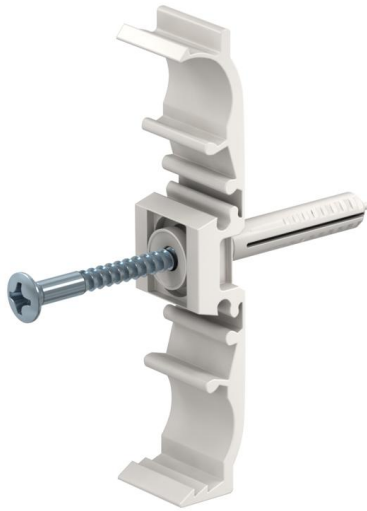

Pipe clip, nylon with dowel Ø 6 mm SCP (CP000)

Clip for simple, quick and easy fixing of copper steel and PVC pipes by using M6-dowel or Speedplug SPM-M6.

Master data

| | |
|------------------|----------------------|
| Item number | 966165 |
| Type | CP000 32-38 6x50 |
| Description 1 | Pipe clip SCP |
| Description 2 | with nail plug Ø6mm |
| Brand | DQ |
| Dimension | 32/6,0x50mm |
| Colour | Light grey; RAL 7035 |
| Material | Polyamide |
| PU1 | 50 |
| Unit of quantity | Piece |
| Weight | 2.056 kg |
| Weight unit | kg/100 pc. |

Technical data

| | |
|-------------------------|-------|
| Expandable | no |
| Number of cables/pipes | 1 |
| Fastening hole | 6 mm |
| Drill hole | 6 mm |
| for pipe diameter | 35 |
| For pipe diameter, max. | 32 mm |
| For pipe diameter, min. | 38 mm |
| Closed | yes |
| With inlay | no |
| UV-resistant | no |