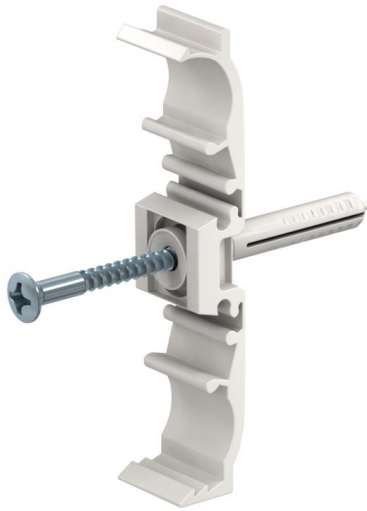

Pipe clip, nylon with dowel Ø 6 mm SCP (CP000)

Clip for simple, quick and easy fixing of copper steel and PVC pipes by using M6-dowel or Speedplug SPM-M6.

Master data

| | |
|------------------|----------------------|
| Item number | 963167 |
| Type | CP000 25-28 6x40 |
| Description 1 | Pipe clip SCP |
| Description 2 | with nail plug Ø6mm |
| Brand | DQ |
| Dimension | 25-28/6,0x40mm |
| Colour | Light grey; RAL 7035 |
| Material | Polyamide |
| PU1 | 100 |
| Unit of quantity | Piece |
| Weight | 1.313 kg |
| Weight unit | kg/100 pc. |

Technical data

| | |
|-------------------------|--------|
| Expandable | no |
| Number of cables/pipes | 1 |
| Fastening hole | 6 mm |
| Drill hole | 6 mm |
| for pipe diameter | 25; 28 |
| For pipe diameter, max. | 25 mm |
| For pipe diameter, min. | 28 mm |
| Closed | yes |
| With inlay | no |
| UV-resistant | no |