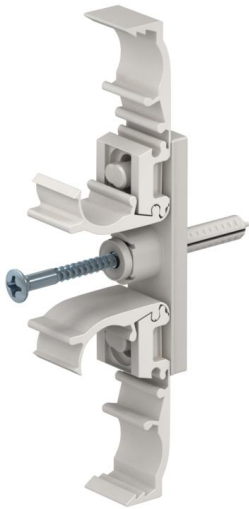

Pipe clip, nylon with dowel SCP DUO (CP000)

Clip for quick and easy fixing of copper steel and PVC pipes by using M6-dowel or Speedplug 6 mm SCP.

Master data

Item number	963335
Type	CP000 20-22 6x55
Description 1	Pipe clip SCP DUO
Description 2	with nail plug Ø6mm
Brand	DQ
Dimension	20-22/6,0x55mm
Colour	Light grey; RAL 7035
Material	Polyamide
PU1	50
Unit of quantity	Piece
Weight	2.95 kg
Weight unit	kg/100 pc.

Technical data

Expandable	no
Number of cables/pipes	2
Fastening hole	6 mm
Drill hole	6 mm
for pipe diameter	20; 22
For pipe diameter, max.	20 mm
For pipe diameter, min.	22 mm
Closed	yes
With inlay	no
UV-resistant	no