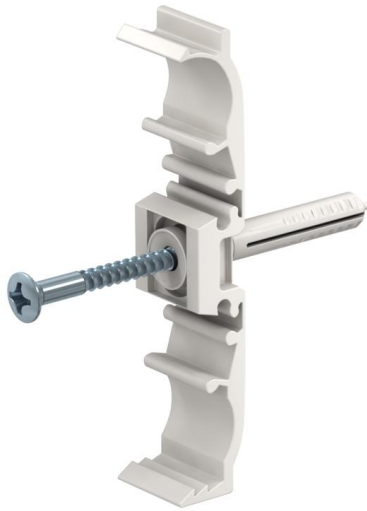

Pipe clip, nylon with dowel Ø 6 mm SCP (CP000)

Clip for simple, quick and easy fixing of copper steel and PVC pipes by using M6-dowel or Speedplug SPM-M6.

Master data

Item number	963087
Type	CP000 20-22 6x40
Description 1	Pipe clip SCP
Description 2	with nail plug Ø6mm
Brand	DQ
Dimension	20-22/6,0x40mm
Colour	Light grey; RAL 7035
Material	Polyamide
PU1	100
Unit of quantity	Piece
Weight	1.313 kg
Weight unit	kg/100 pc.

Technical data

Expandable	no
Number of cables/pipes	1
Fastening hole	6 mm
Drill hole	6 mm
for pipe diameter	20; 22
For pipe diameter, max.	22 mm
For pipe diameter, min.	20 mm
Closed	yes
With inlay	no
UV-resistant	no