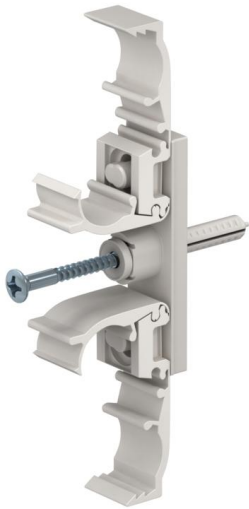

Pipe clip, nylon with dowel SCP DUO (CP000)

Clip for quick and easy fixing of copper steel and PVC pipes by using M6-dowel or Speedplug 6 mm SCP.

Master data

Item number	963327
Type	CP000 18-19 6x55
Description 1	Pipe clip SCP DUO
Description 2	with nail plug Ø6mm
Brand	DQ
Dimension	18-19/6,0x55mm
Colour	Light grey; RAL 7035
Material	Polyamide
PU1	50
Unit of quantity	Piece
Weight	2.85 kg
Weight unit	kg/100 pc.

Technical data

Expandable	no
Number of cables/pipes	2
Fastening hole	6 mm
Drill hole	6 mm
for pipe diameter	18; 19
For pipe diameter, max.	18 mm
For pipe diameter, min.	19 mm
Closed	yes
With inlay	no
UV-resistant	no