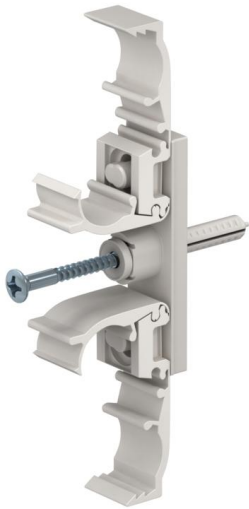

## Pipe clip, nylon with dowel SCP DUO (CP000)

Clip for quick and easy fixing of copper steel and PVC pipes by using M6-dowel or Speedplug 6 mm SCP.

### Master data

Item number	963319
Type	CP000 15-16 6x55
Description 1	Pipe clip SCP DUO
Description 2	with nail plug Ø6mm
Brand	DQ
Dimension	15-16/6,0x55mm
Colour	Light grey; RAL 7035
Material	Polyamide
PU1	50
Unit of quantity	Piece
Weight	2.42 kg
Weight unit	kg/100 pc.

### Technical data

Expandable	no
Number of cables/pipes	2
Fastening hole	6 mm
Drill hole	6 mm
for pipe diameter	15; 16
For pipe diameter, max.	15 mm
For pipe diameter, min.	16 mm
Closed	yes
With inlay	no
UV-resistant	no