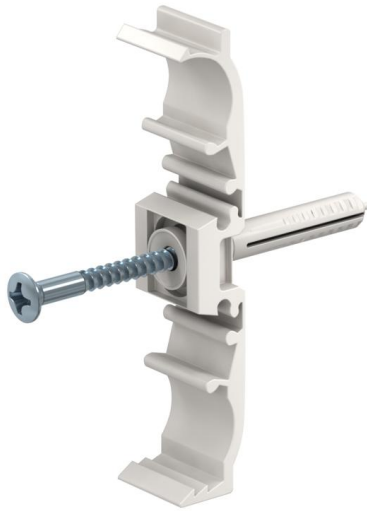

Pipe clip, nylon with dowel Ø 6 mm SCP (CP000)

Clip for simple, quick and easy fixing of copper steel and PVC pipes by using M6-dowel or Speedplug SPM-M6.

Master data

Item number	963060
Type	CP000 15-16 6x40
Description 1	Pipe clip SCP
Description 2	with nail plug Ø6mm
Brand	DQ
Dimension	15-16/6,0x40mm
Colour	Light grey; RAL 7035
Material	Polyamide
PU1	100
Unit of quantity	Piece
Weight	0.953 kg
Weight unit	kg/100 pc.

Technical data

Expandable	no
Number of cables/pipes	1
Fastening hole	6 mm
Drill hole	6 mm
for pipe diameter	15; 16
For pipe diameter, max.	16 mm
For pipe diameter, min.	15 mm
Closed	yes
With inlay	no
UV-resistant	no