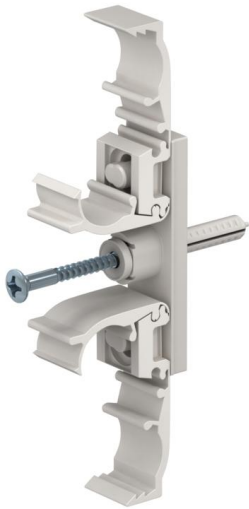

Pipe clip, nylon with dowel SCP DUO (CP000)

Clip for quick and easy fixing of copper steel and PVC pipes by using M6-dowel or Speedplug 6 mm SCP.

Master data

Item number	963300
Type	CP000 10-12 6x55
Description 1	Pipe clip SCP DUO
Description 2	with nail plug Ø6mm
Brand	DQ
Dimension	10-12/6,0x55mm
Colour	Light grey; RAL 7035
Material	Polyamide
PU1	50
Unit of quantity	Piece
Weight	2.292 kg
Weight unit	kg/100 pc.

Technical data

Expandable	no
Number of cables/pipes	2
Fastening hole	6 mm
Drill hole	6 mm
for pipe diameter	10;12
For pipe diameter, max.	10 mm
For pipe diameter, min.	12 mm
Closed	yes
With inlay	no
UV-resistant	no