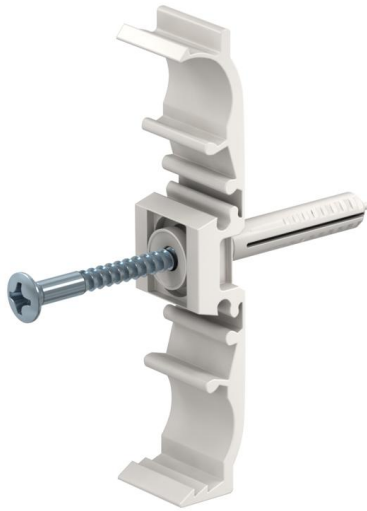

Pipe clip, nylon with dowel Ø 6 mm SCP (CP000)

Clip for simple, quick and easy fixing of copper steel and PVC pipes by using M6-dowel or Speedplug SPM-M6.

Master data

Item number	963052
Type	CP000 10-12 6x40
Description 1	Pipe clip SCP
Description 2	with nail plug Ø6mm
Brand	DQ
Dimension	10-12/6,0x40mm
Colour	Light grey; RAL 7035
Material	Polyamide
PU1	100
Unit of quantity	Piece
Weight	1.045 kg
Weight unit	kg/100 pc.

Technical data

Expandable	no
Number of cables/pipes	1
Fastening hole	6 mm
Drill hole	6 mm
for pipe diameter	10; 12
For pipe diameter, max.	12 mm
For pipe diameter, min.	10 mm
Closed	yes
With inlay	no
UV-resistant	no