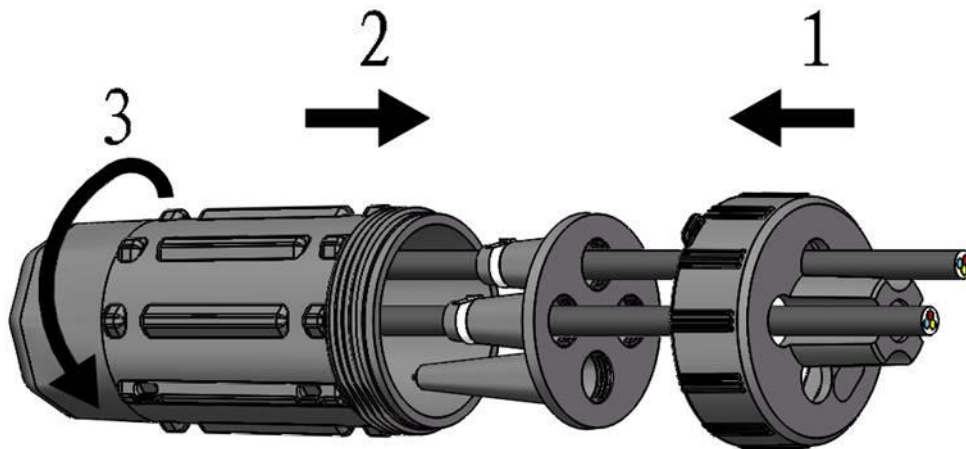

# Don Quichotte Junction sleeve

## Easy & safe connected

The VDM1 junction sleeve is developed for a simple and secure connection of telecom and electrical cables. The product consists of three parts: the sleeve, a rubber sealing and the lid.

Type	Article description	VPE (Pcs.)	Artikelnummer
EM124	VDM1 Junction sleeve	20	905773

Product attributes	
Cable diameter	5-14 mm
Rubber sealing	4 entries
Suited for	Connection of max. 4 cables
Corrosion protection	Sealable
IP-protection	IP 68
Certified	CE, ENEC5, Kema Keur
Color	Black
UV-protection	Yes
For telecom and power cables up to 1000 volt	
Integrated grommets for easy fixation with cable ties	
Not suited for under water usage	
Contents: VDM1, cable ties, lubricant, knife, template	