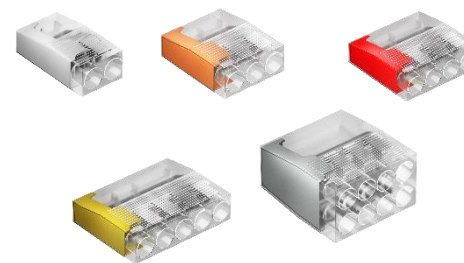

### Connectors with lever

- Easy to use lever
- For cables of 0,2-4,0 mm<sup>2</sup>
- Suited for solid & flexible cables
- 32A

### Dolü branch terminals

- 12-pole terminal
- For cables of 1,5-4,0 mm<sup>2</sup>
- Open on one or both sides
- Easily twistable

### Universal terminal connector

- Standard connectors with lever
- For cables of 0,2-2,5 mm<sup>2</sup>
- Suited for solid & flexible cables
- 24A

### Mini connectors

- For small spaces
- For cables of 0,5-2,5 mm<sup>2</sup>
- Color coded
- 24A