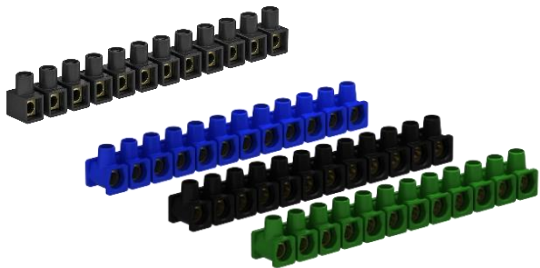

### Screwless terminals

- Standard screwless terminal
- For cables of 0,5-2,5 mm<sup>2</sup>
- Available in anthracite
- 24A

### Fixture connectors

- Grey 1-pole, white 2-pole
- For cables of 0,5-2,5 mm<sup>2</sup>
- Easy to use
- 24A

### Connectors with lever

- Easy to use lever
- For cables of 0,2-4,0 mm<sup>2</sup>
- Suited for solid & flexible cables
- 32A

### Dolü branch terminals

- 12-pole terminal
- For cables of 1,5-4,0 mm<sup>2</sup>
- Open on one or both sides
- Easily twistable