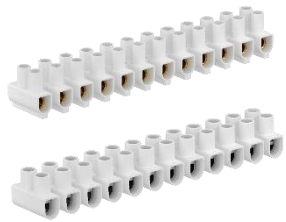

## Connectors range

### Screw terminals

- Available in black & white
- For cables of 1,0-16,0 mm<sup>2</sup>
- Suited for solid & flexible cables
- Easily twistable

### Screwless terminals

- Standard screwless terminal
- For cables of 0,5-2,5 mm<sup>2</sup>
- Available in anthracite
- 24A

### Dolü branch terminals

- 12-pole terminal
- For cables of 1,5-4,0 mm<sup>2</sup>
- Open on one or both sides
- Easily twistable