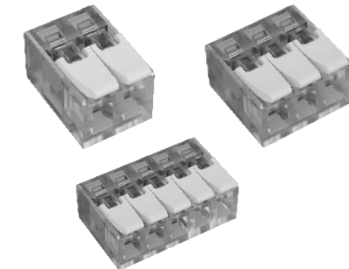

### Screwless terminals

- Standard screwless terminal
- For cables of 0,5-2,5 mm<sup>2</sup>
- Available in anthracite
- 24A

### Fixture connectors

- Grey 1-pole, white 2-pole
- For cables of 0,5-2,5 mm<sup>2</sup>
- Easy to use
- 24A

### Connectors with lever

- Easy to use lever
- For cables of 0,2-4,0 mm<sup>2</sup>
- Suited for solid & flexible cables
- 32A

### Dolü branch terminals

- 12-pole terminal
- For cables of 1,5-4,0 mm<sup>2</sup>
- Open on one or both sides
- Easily twistable