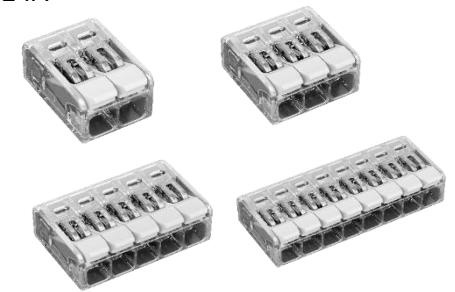

Mini connectors with lever

- For small spaces
- For cables of 0,2-2,5 mm²
- Suited for solid & flexible cables
- 24A

Requests or information:

sales@don-quichotte.nl

+31 492 74 50 00

Don Quichotte B.V.
Gerstdijk 17
5704 RG Helmond
The Netherlands

www.don-quichotte.com