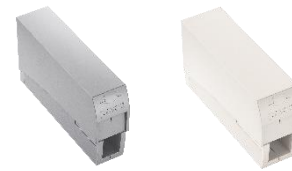

### Screw terminals

- Available in black & white
- For cables of 1,0-16,0 mm<sup>2</sup>
- Suited for solid & flexible cables
- Easily twistable

### Screwless terminals

- Standard screwless terminal
- For cables of 0,5-2,5 mm<sup>2</sup>
- Available in anthracite
- 24A

### Fixture connectors

- Grey 1-pole, white 2-pole
- For cables of 0,5-2,5 mm<sup>2</sup>
- Easy to use
- 24A