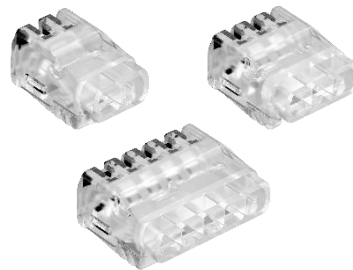

### Fixture connectors

- Grey 1-pole, white 2-pole
- For cables of 0,5-2,5 mm<sup>2</sup>
- Easy to use
- 24A

### Connectors with lever

- Easy to use lever
- For cables of 0,2-4,0 mm<sup>2</sup>
- Suited for solid & flexible cables
- 32A

### Dolü branch terminals

- 12-pole terminal
- For cables of 1,5-4,0 mm<sup>2</sup>
- Open on one or both sides
- Easily twistable

### Universal terminal connector

- Standard connectors with lever
- For cables of 0,2-2,5 mm<sup>2</sup>
- Suited for solid & flexible cables
- 24A